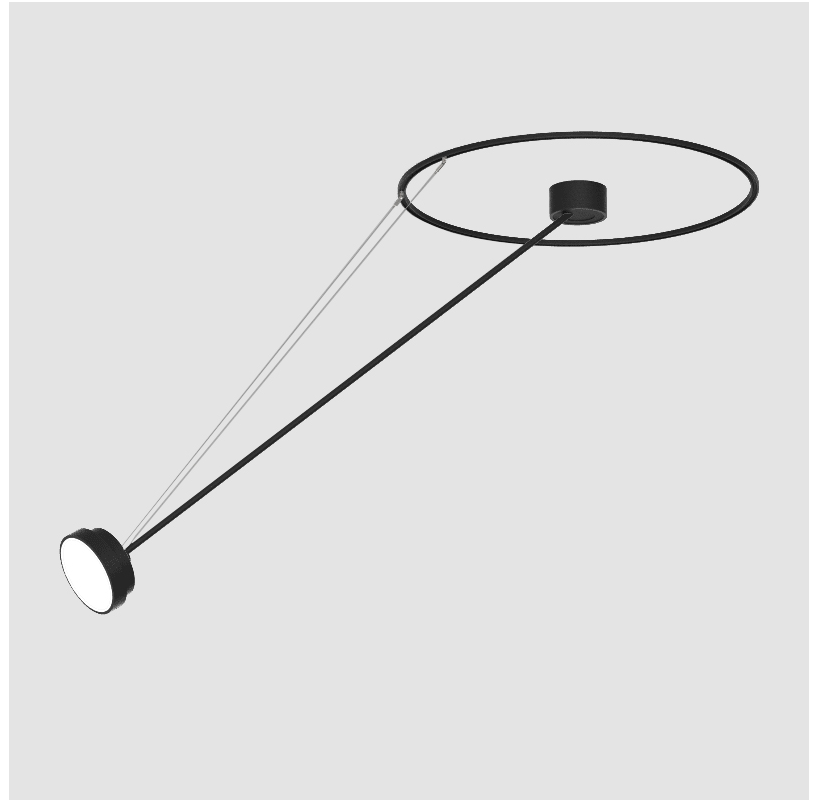

GENERAL

Series: Sign Diva Dancer
Subseries: Sign Diva Dancer
Brand: Prolicht
Division: Architectural
Mounting Type: Suspension
Mounting Location: Ceiling
Subcategory: Pendant

PHYSICAL

Shape: Round
Diameter (mm): 200
Diameter (in): 7 7/8
Height (mm): 1620
Height (in): 63 3/4
Light Distribution: Adjustable / Direct
Weight (kg): 3
Weight (lbs): 6.6
Diffuser: PMMA - Opal / Micro-Prism / Sparkling Secret / Vintage Industrial
Fixture Finish: SSR / BKV / CWI / CRY / HAB / UFT / ITA / RUA / FTG / MYG / LOD / PUS / FRO / FUP / KIA / POP / BLS / SPG / MEY / GOH / GUM / CHC / COM / ABZ / JAG / OBR / MOS / ROR
Fixture Material: Extruded Aluminum / Steel

ELECTRICAL

Lamp Type: LED (Zhaga Standard)
Input Wattage (W): 12.1
Total Output Wattage (W): 11
Dimming: Tri-Mode (Non-Dimming and Phase Dimming (120Vac only) and 0-10V Dimming)
Driver Included: Yes
Driver Location: Integrated
Driver Type: Constant Current - Universal
Driver Class: Class 2
Input Voltage (V): 120 - 277
Constant Current (MA): 350

LED

Color Temperature (°K): 2700 / 3000 / 3500 / 4000
Max. Delivered Lumen (lm): 836 / 895 / 903 / 921
Nominal Lumen (lm): 1280 / 1370 / 1382 / 1410
CRI: >90 CRI
Lamp Life (hrs): 50000

OPTICAL

Adjustability: Rotational Canopy 170°; Tilting Canopy ±50°; Tilting Head ±90°

RATINGS AND CERTIFICATIONS

Certified By: Certified for North American Standards
IP rating: IP20