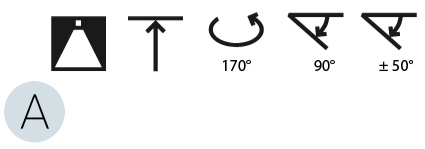

GENERAL

Series: Sign Diva Dancer
Subseries: Sign Diva Dancer
Brand: Prolicht
Division: Architectural
Mounting Type: Suspension
Mounting Location: Ceiling
Subcategory: Pendant

PHYSICAL

Shape: Round
Diameter (mm): 200
Diameter (in): 7 7/8
Height (mm): 1620
Height (in): 63 3/4
Light Distribution: Adjustable / Direct
Weight (kg): 3
Weight (lbs): 6.6
Diffuser: PMMA - Opal / Micro-Prism / Sparkling Secret / Vintage Industrial
Fixture Finish: SSR / BKV / CWI / CRY / HAB / UFT / ITA / RUA / FTG / MYG / LOD / PUS / FRO / FUP / KIA / POP / BLS / SPG / MEY / GOH / GUM / CHC / COM / ABZ / JAG / OBR / MOS / ROR
Fixture Material: Extruded Aluminum / Steel

ELECTRICAL

Lamp Type: LED (Zhaga Standard)
Input Wattage (W): 12.1
Total Output Wattage (W): 11
Dimming: Tri-Mode (Non-Dimming and Phase Dimming (120Vac only) and 0-10V Dimming)
Driver Included: Yes
Driver Location: Integrated
Driver Type: Constant Current - Universal
Driver Class: Class 2
Input Voltage (V): 120 - 277
Constant Current (MA): 350

LED

Color Temperature (°K): 2700 / 3000 / 3500 / 4000
Max. Delivered Lumen (lm): 836 / 895 / 903 / 921
Nominal Lumen (lm): 1280 / 1370 / 1382 / 1410
CRI: >90 CRI
Lamp Life (hrs): 50000

OPTICAL

Adjustability: Rotational Canopy 170°; Tilting Canopy ±50°; Tilting Head ±90°

RATINGS AND CERTIFICATIONS

Certified By: Certified for North American Standards
IP rating: IP20