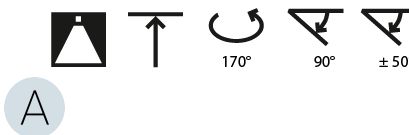

GENERAL

Series: Sign Diva Dancer
Subseries: Sign Diva Dancer
Brand: Prolicht
Division: Architectural
Mounting Type: Suspension
Mounting Location: Ceiling
Subcategory: Pendant

PHYSICAL

Shape: Round
Diameter (mm): 570
Diameter (in): 22 7/16
Height (mm): 1620
Height (in): 63 3/4
Light Distribution: Adjustable / Direct
Weight (kg): 6.0
Weight (lbs): 13.22
Diffuser: PMMA - Opal / Micro-Prism / Sparkling Secret / Vintage Industrial
Fixture Finish: SSR / BKV / CWI / CRY / HAB / UFT / ITA / RUA / FTG / MYG / LOD / PUS / FRO / FUP / KIA / POP / BLS / SPG / MEY / GOH / GUM / CHC / COM / ABZ / JAG / OBR / MOS / ROR
Fixture Material: Extruded Aluminum / Steel

ELECTRICAL

Lamp Type: LED (Zhaga Standard)
Input Wattage (W): 58.3
Total Output Wattage (W): 46.9
Dimming: Tri-Mode (Non-Dimming and Phase Dimming (120Vac only) and 0-10V Dimming)
Driver Included: Yes
Driver Location: Integrated
Driver Type: Constant Current - Universal
Driver Class: Class 2
Input Voltage (V): 120 - 277
Constant Current (MA): 350

LED

Color Temperature (°K): 3000 / 3500 / 4000
Max. Delivered Lumen (lm): 6120 / 6233 / 6360
CRI: >90 CRI
Lamp Life (hrs): 50000

OPTICAL

Adjustability: Rotational Canopy 170°; Tilting Canopy ±50°; Tilting Head ±90°

RATINGS AND CERTIFICATIONS

Certified By: Certified for North American Standards
IP rating: IP20