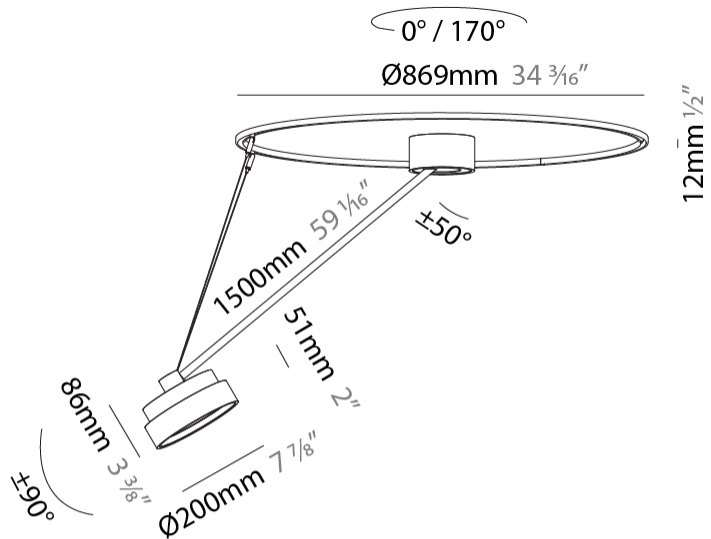

GENERAL

Series: Sign Diva Dancer
Subseries: Sign Diva Dancer
Brand: Prolicht
Division: Architectural
Mounting Type: Suspension
Mounting Location: Ceiling
Subcategory: Pendant

PHYSICAL

Shape: Round
Diameter (mm): 200
Diameter (in): 7 7/8
Height (mm): 1620
Height (in): 63 3/4
Light Distribution: Adjustable / Direct
Weight (kg): 3
Weight (lbs): 6.6
Diffuser: PMMA - Opal / Micro-Prism / Sparkling Secret / Vintage Industrial
Fixture Finish: SSR / BKV / CWI / CRY / HAB / UFT / ITA / RUA / FTG / MYG / LOD / PUS / FRO / FUP / KIA / POP / BLS / SPG / MEY / GOH / GUM / CHC / COM / ABZ / JAG / OBR / MOS / ROR
Fixture Material: Extruded Aluminum / Steel

ELECTRICAL

Lamp Type: LED (Zhaga Standard)
Input Wattage (W): 12.1
Total Output Wattage (W): 11
Dimming: Tri-Mode (Non-Dimming and Phase Dimming (120Vac only) and 0-10V Dimming)
Driver Included: Yes
Driver Location: Integrated
Driver Type: Constant Current - Universal
Driver Class: Class 2
Input Voltage (V): 120 - 277
Constant Current (MA): 350

LED

Color Temperature (°K): 2700 / 3000 / 3500 / 4000
Max. Delivered Lumen (lm): 836 / 895 / 903 / 921
Nominal Lumen (lm): 1280 / 1370 / 1382 / 1410
CRI: >90 CRI
Lamp Life (hrs): 50000

OPTICAL

Adjustability: Rotational Canopy 170°; Tilting Canopy ±50°; Tilting Head ±90°

RATINGS AND CERTIFICATIONS

Certified By: Certified for North American Standards
IP rating: IP20